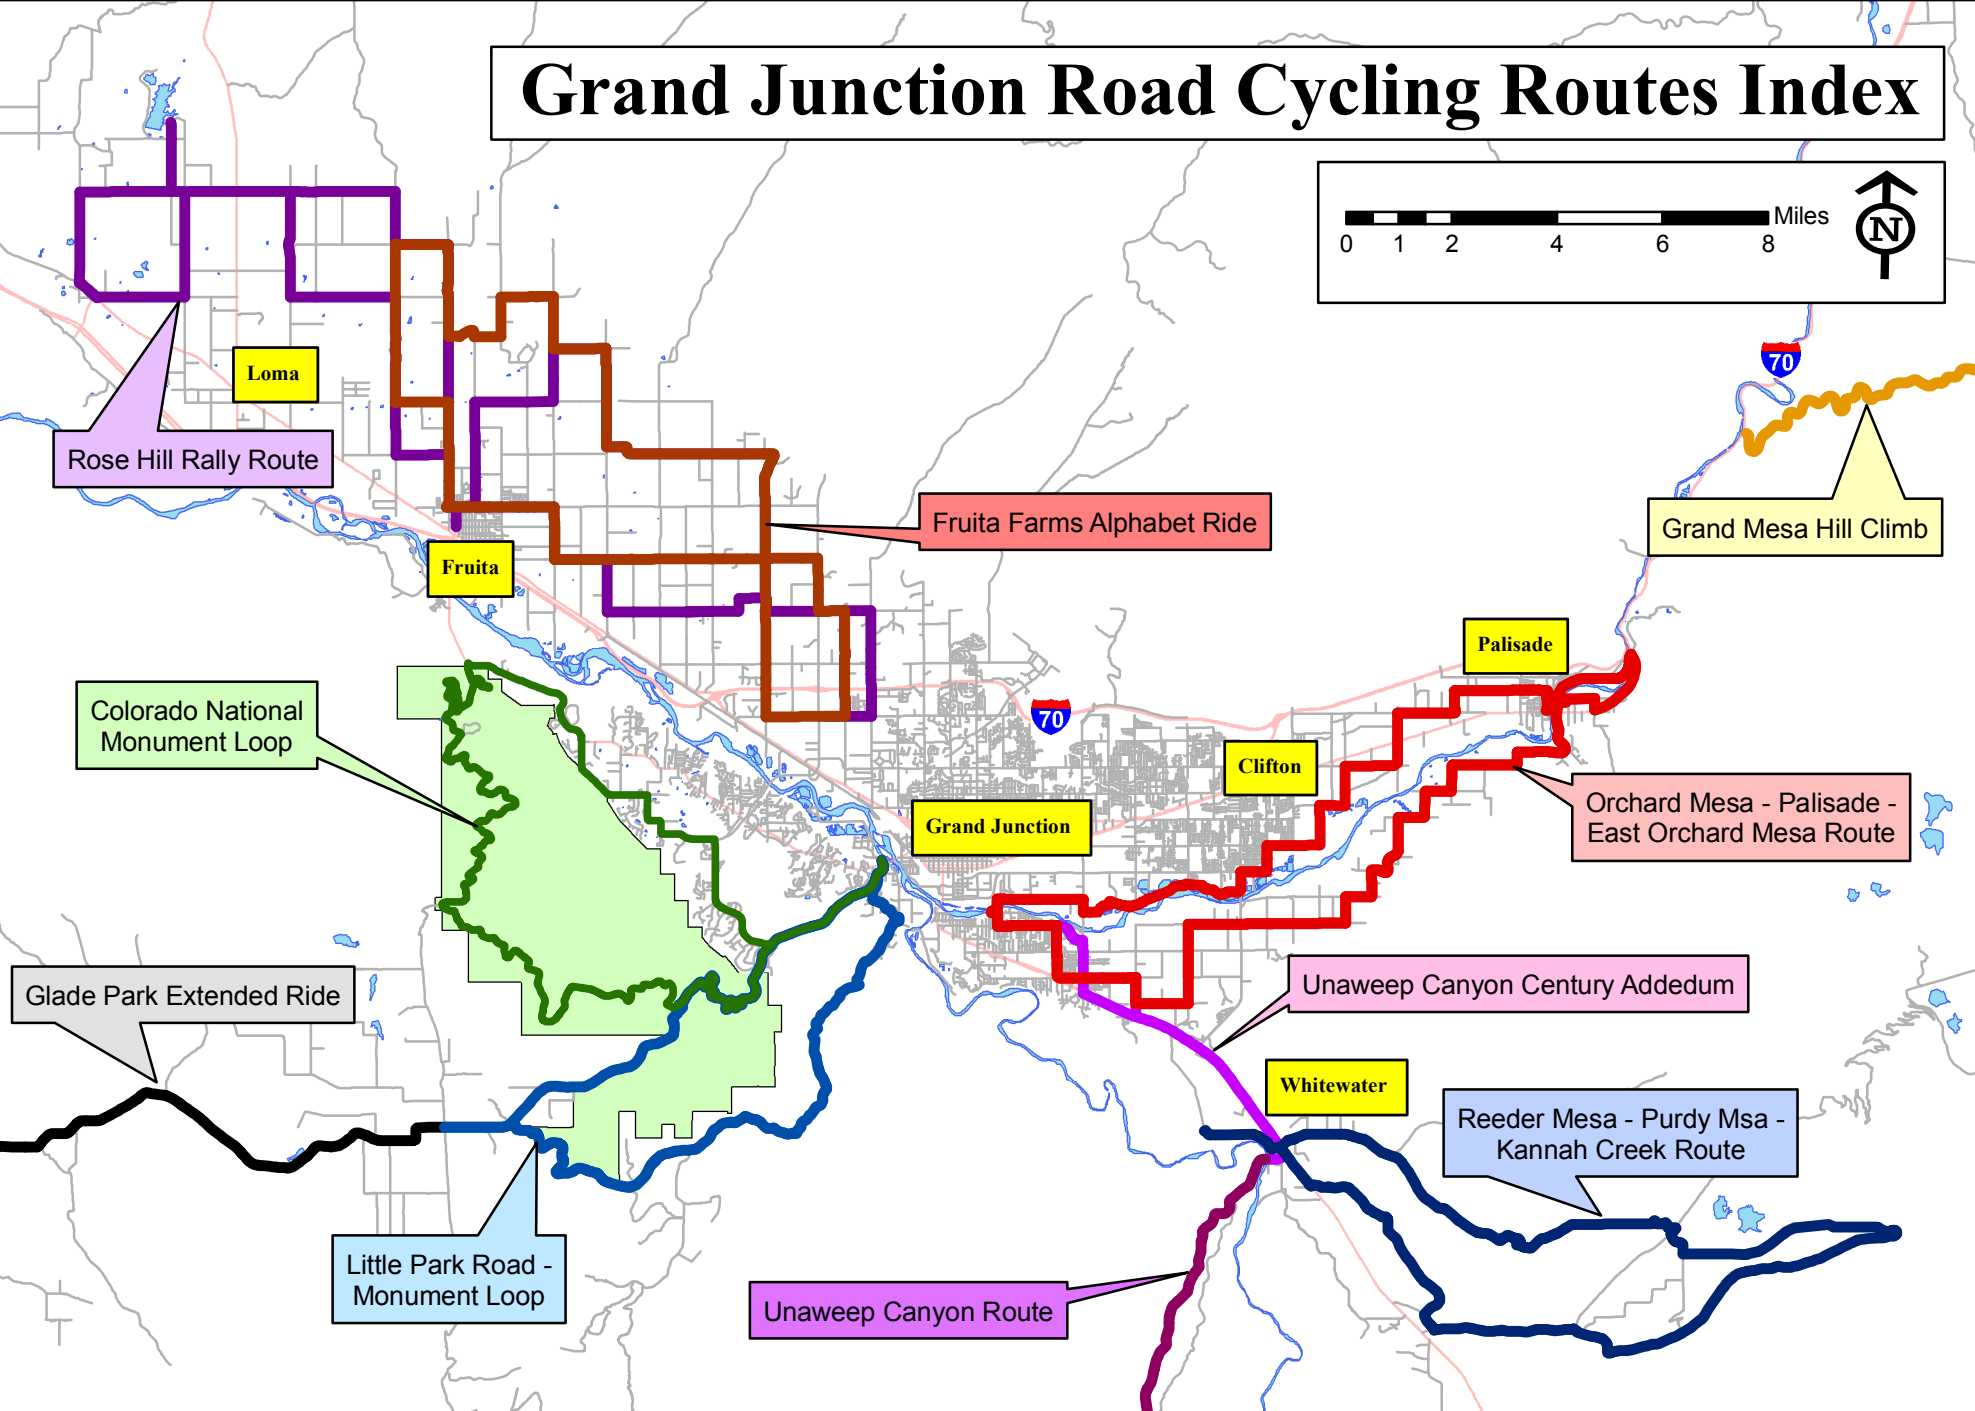

Grand Junction Road Cycling Routes Index

Rose Hill Rally Route

Loma

Fruita

Fruita Farms Alphabet Ride

Grand Mesa Hill Climb

Colorado National Monument Loop

Palisade

Orchard Mesa - Palisade - East Orchard Mesa Route

Grand Junction

Clifton

Unaweep Canyon Century Addendum

Glade Park Extended Ride

Whitewater

Reeder Mesa - Purdy Msa - Kannah Creek Route

Little Park Road - Monument Loop

Unaweep Canyon Route