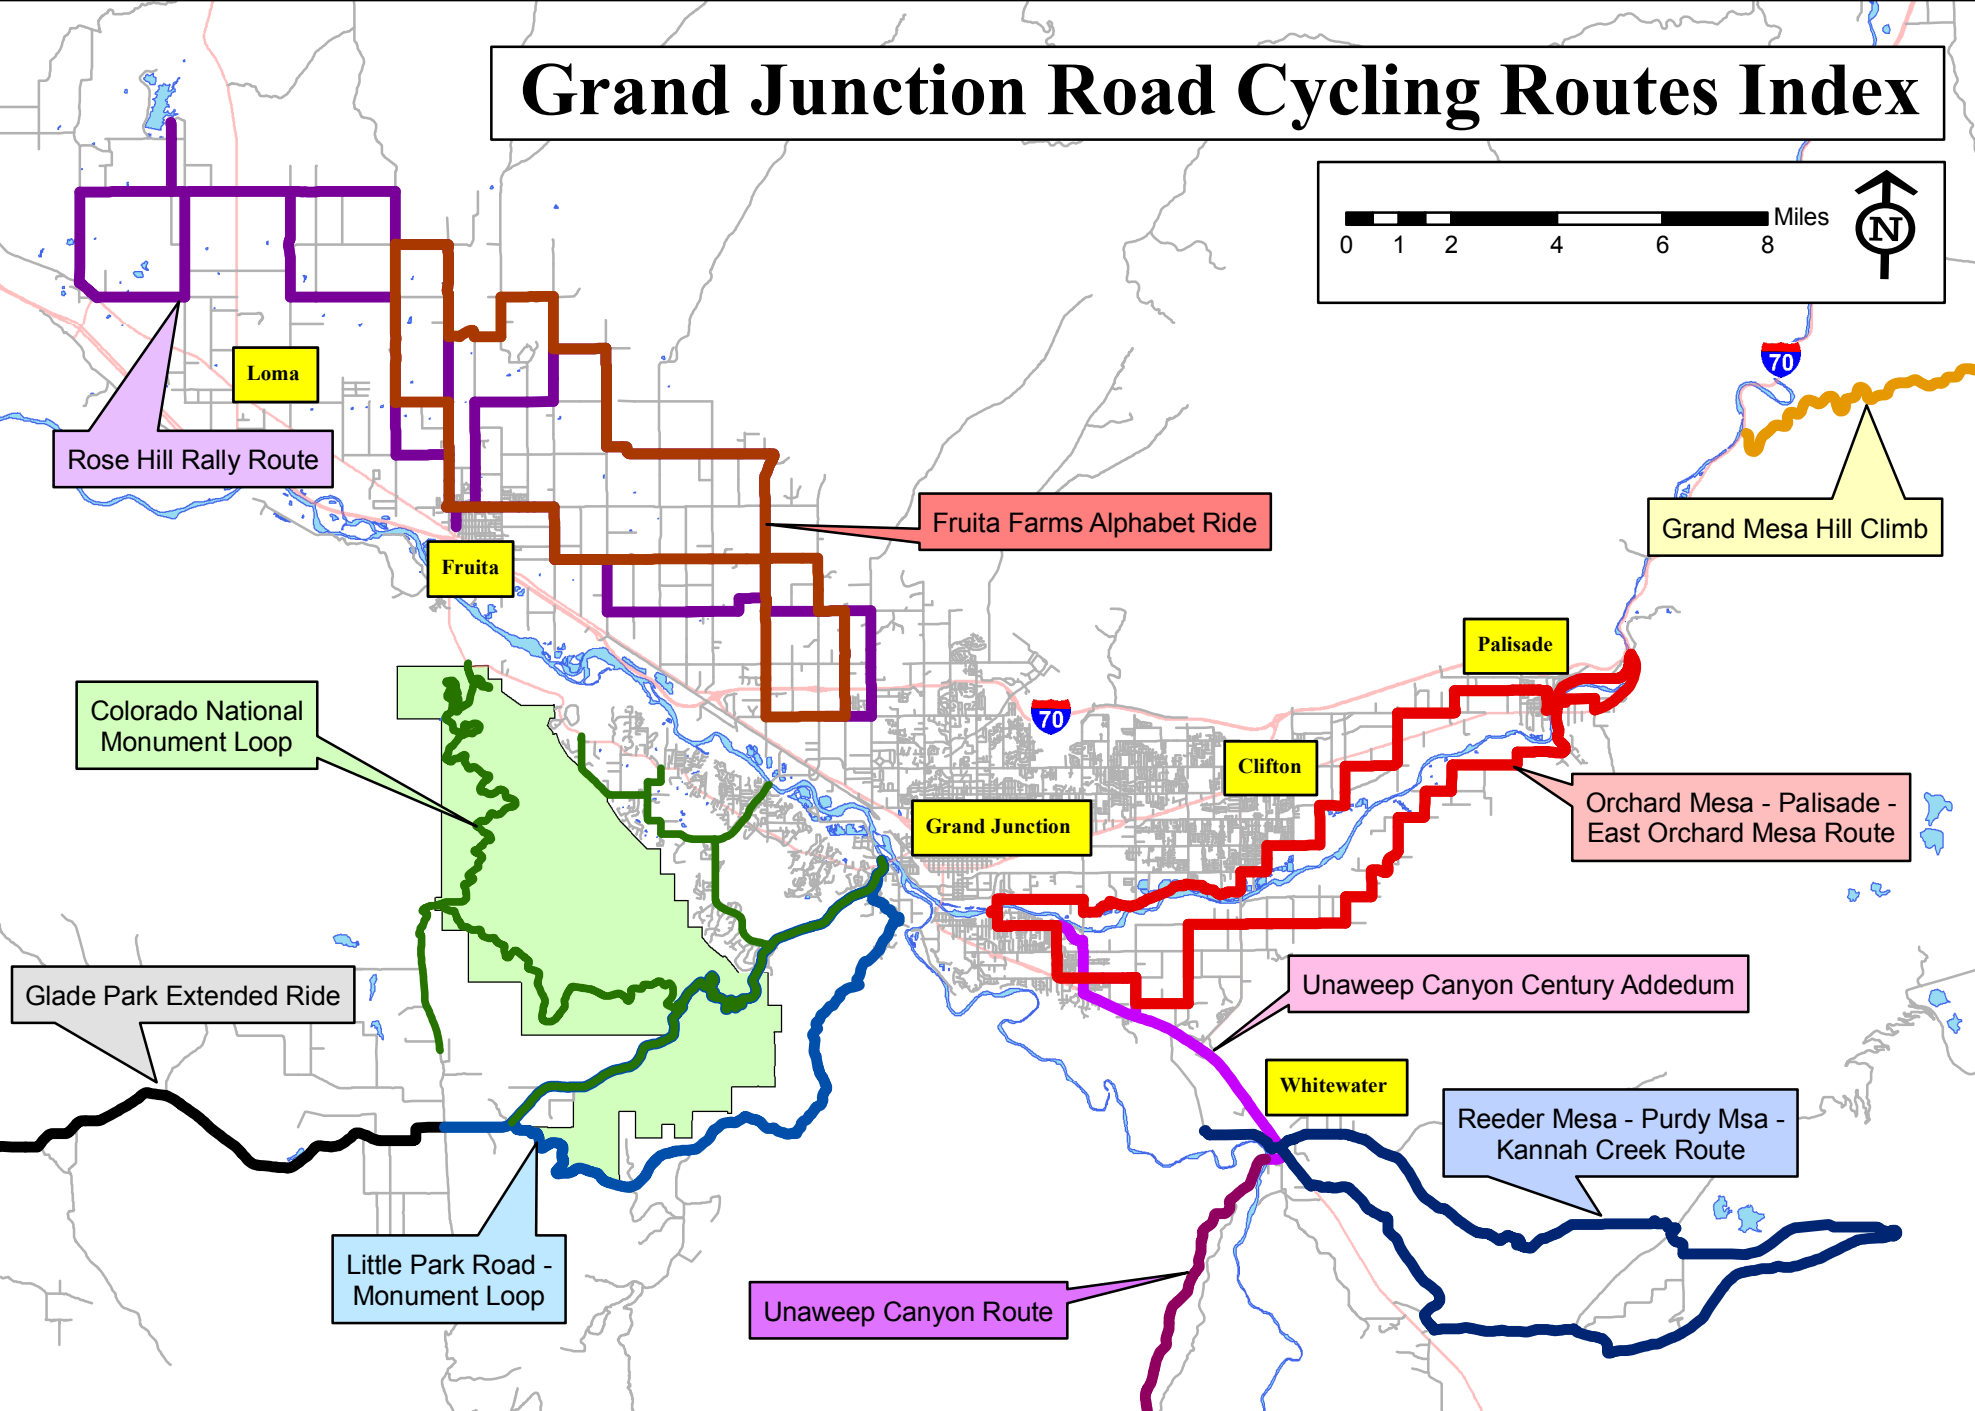

Grand Junction Road Cycling Routes Index

Rose Hill Rally Route

Loma

Fruita

Fruita Farms Alphabet Ride

Grand Mesa Hill Climb

Colorado National Monument Loop

Grand Junction

Clifton

Palisade

Orchard Mesa - Palisade - East Orchard Mesa Route

Glade Park Extended Ride

Unaweep Canyon Century Addendum

Little Park Road - Monument Loop

Whitewater

Reeder Mesa - Purdy Msa - Kannah Creek Route

Unaweep Canyon Route