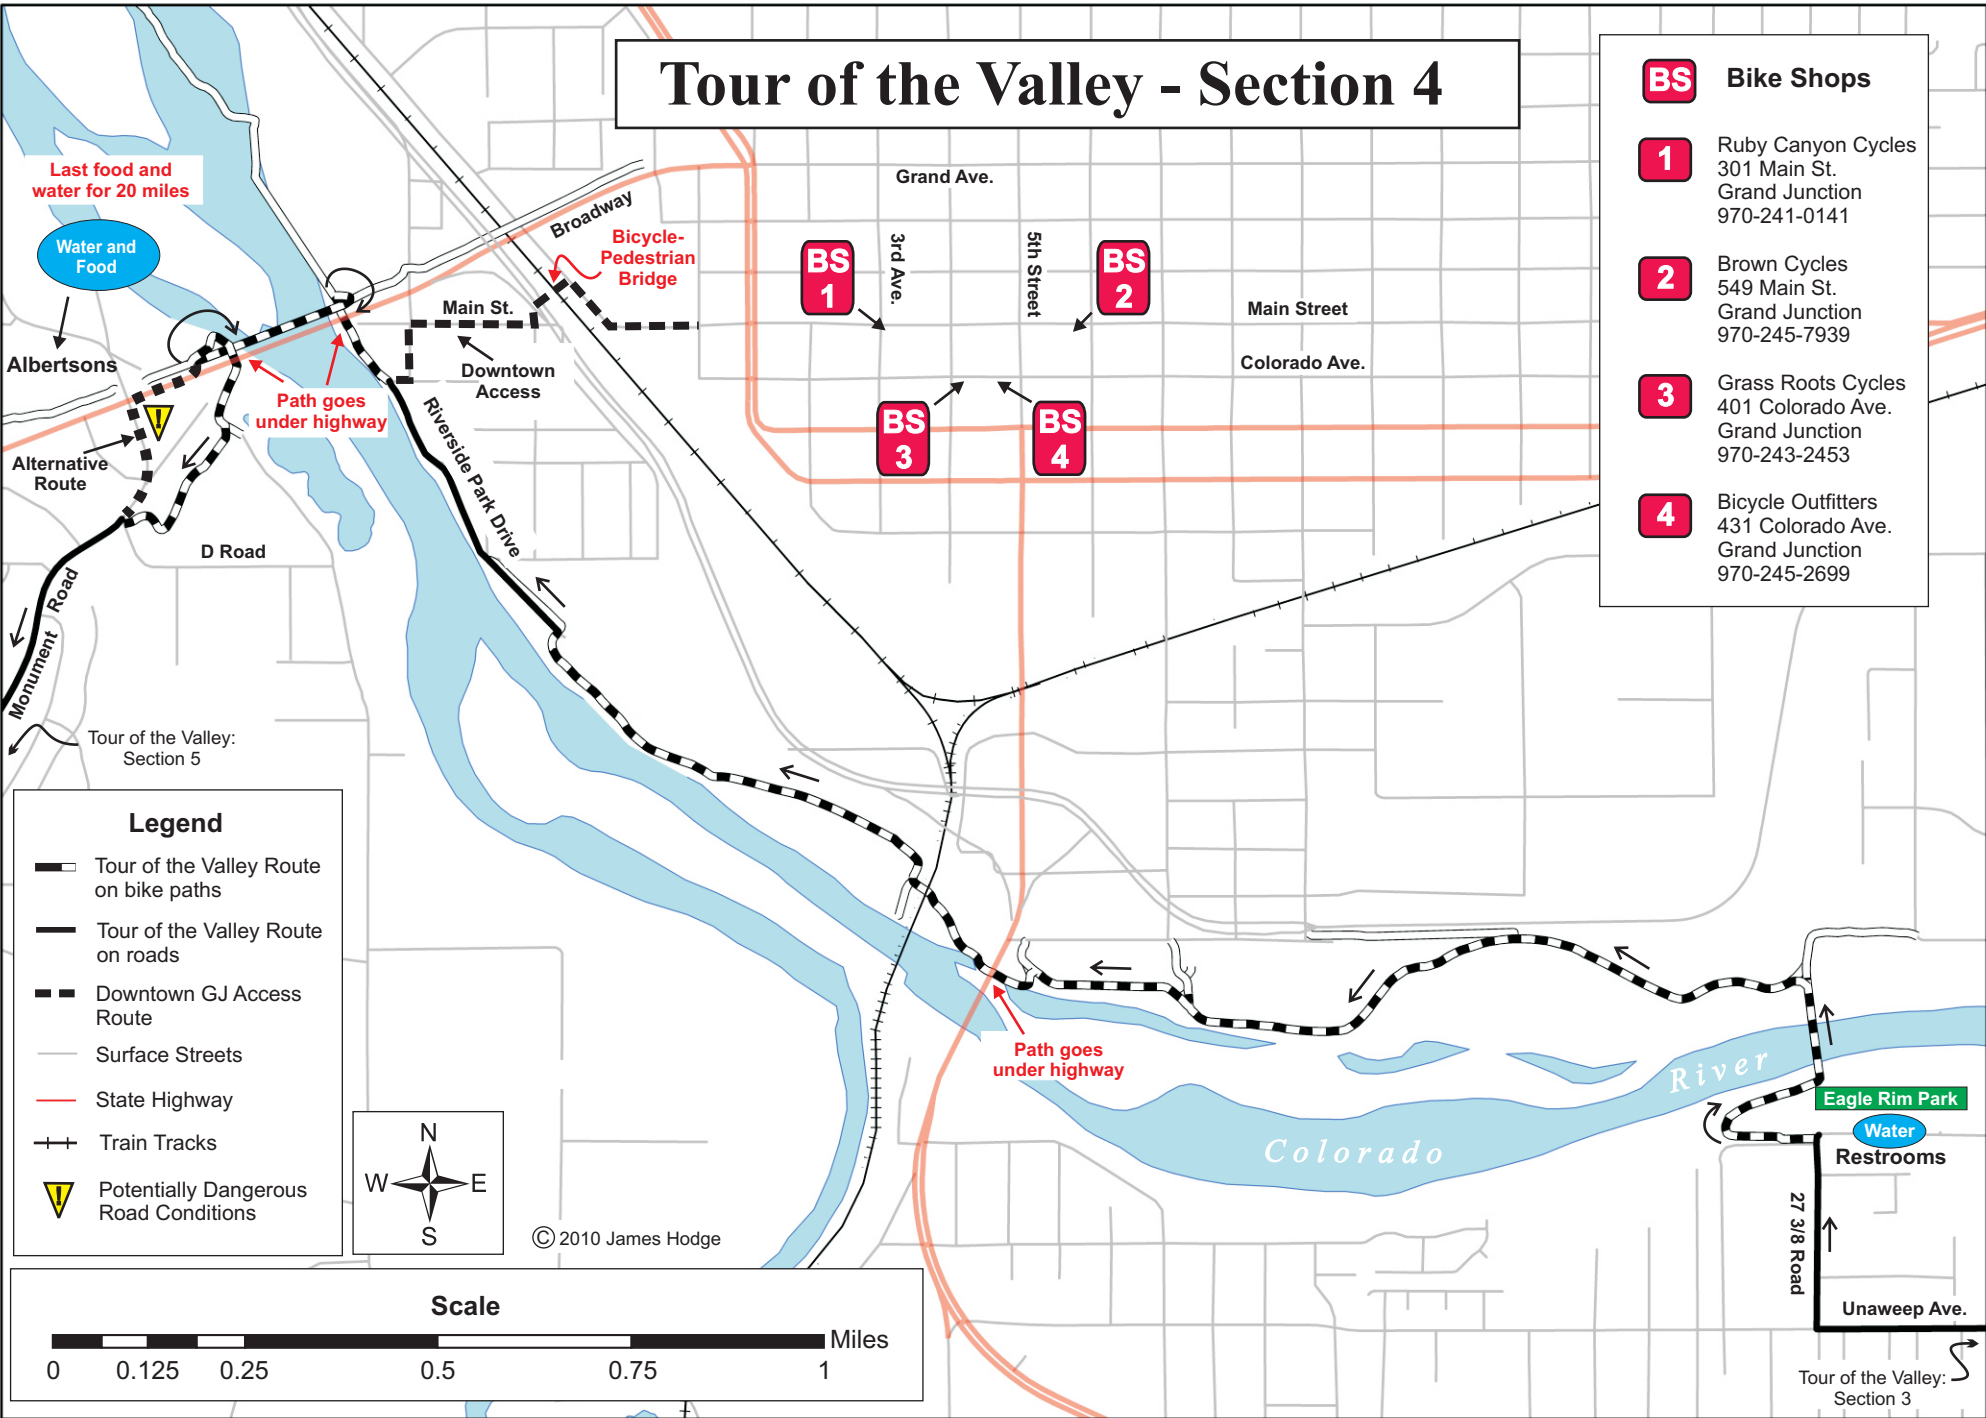

Tour of the Valley - Section 4

- BS Bike Shops**
- 1** Ruby Canyon Cycles
301 Main St.
Grand Junction
970-241-0141
 - 2** Brown Cycles
549 Main St.
Grand Junction
970-245-7939
 - 3** Grass Roots Cycles
401 Colorado Ave.
Grand Junction
970-243-2453
 - 4** Bicycle Outfitters
431 Colorado Ave.
Grand Junction
970-245-2699

Last food and water for 20 miles

Water and Food

Path goes under highway

Path goes under highway

Eagle Rim Park

Water Restrooms

27 3/8 Road

Unawweep Ave.

Tour of the Valley: Section 3

Legend

- Tour of the Valley Route on bike paths
- Tour of the Valley Route on roads
- Downtown GJ Access Route
- Surface Streets
- State Highway
- Train Tracks
- Potentially Dangerous Road Conditions